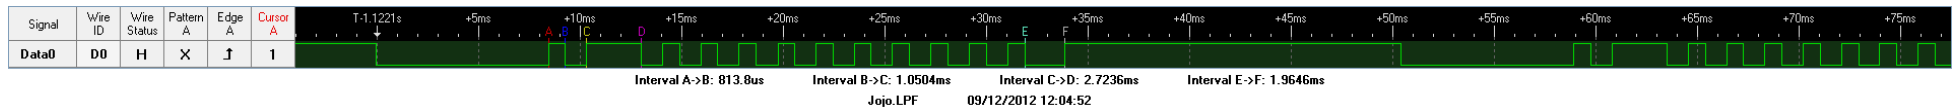

Jojo “Pot de colle” remote control protocol

Block of 4 identical data frames, 16.557ms between each frame, 74.9499ms between each block:

One frame with timings:

Same frame with more timings:

LPF file is available here: http://dl.shibby.fr/blog.shibby.fr/Toy_repair/JojoPotDeColleRemoteControlProtocol.LPF