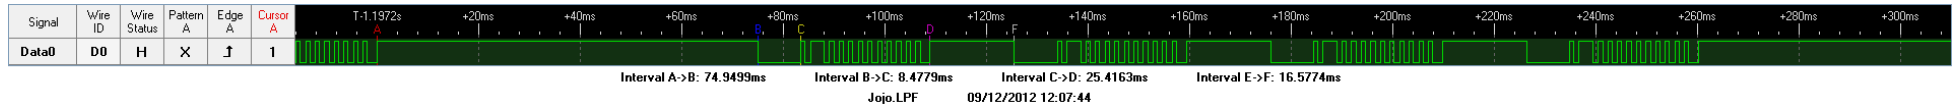

Jojo “Pot de colle” remote control protocol

Block of 4 identical data frames, 16.557ms between each frame, 74.9499ms between each block:

One frame with timings:

Same frame with more timings:

LPF file is available here: http://dl.shibby.fr/blog.shibby.fr/Toy_repair/JojoPotDeColleRemoteControlProtocol.LPF