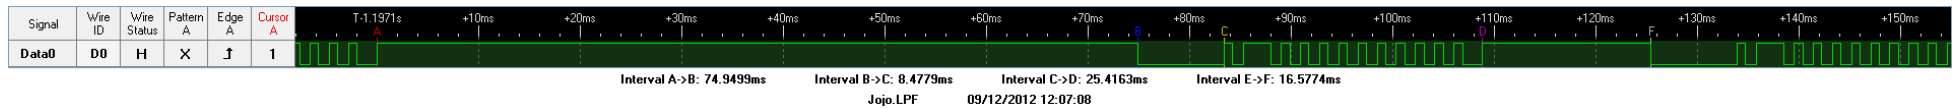

Jojo “Pot de colle” remote control protocol

Block of 4 identical data frames, 16.557ms between each frame, 74.9499ms between each block:

One frame with timings:

Same frame with more timings:

LPF file is available here: http://dl.shibby.fr/blog.shibby.fr/Toy_repair/JojoPotDeColleRemoteControlProtocol.LPF